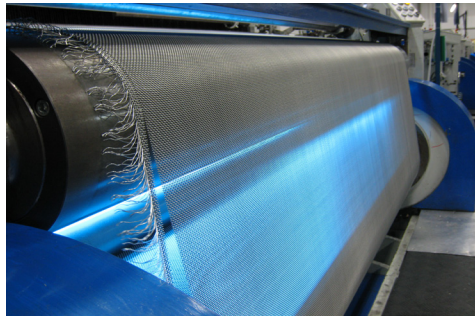

While under tension, wires are woven into stainless steel mesh

Stainless steel mesh is cut, pre-treated, and powder coated

Mesh panels are secured in product frames with patented mechanical attachment systems